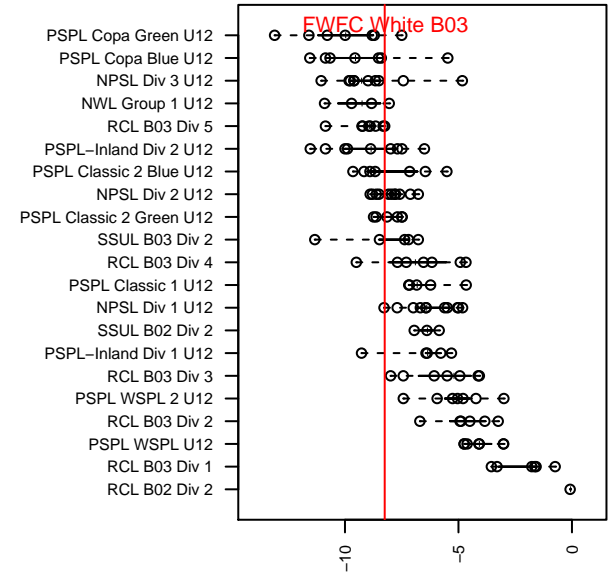

FWFC White B03

Federal Way FC
 Federal Way, WA
 B03 total strength=424
 attack=0.29 defense=0.25
 fall league = RCL B03 Div 5
 spr league = Win RCL B03 Div 5

alt names used:
 FWFC B03 White
 FWFC B03 White (B)
 FWFC B03 White (B)
 FWFC B03 White (B)

Venues played:
 2015 Seattle United Cup BU12 Silver
 2015 Blast Off BU12 B
 2015 RCL B03 Div 5
 2015 Win RCL B03 Div 5
 2015 WYS Presidents Cup B03 Division 2

FWFC White B03
 Dots are actual minus expected GF (blue circles) and GA (red triangles).
 Blue line is smoothed change in attack strength. Red is smoothed change in defense strength.

**attack and defense variance (black dot)
relative to other teams
and top 10 in region**

**attack and defense rating
relative to others at age
and all opponents in last 13 months**

Performance relative to 13 month average