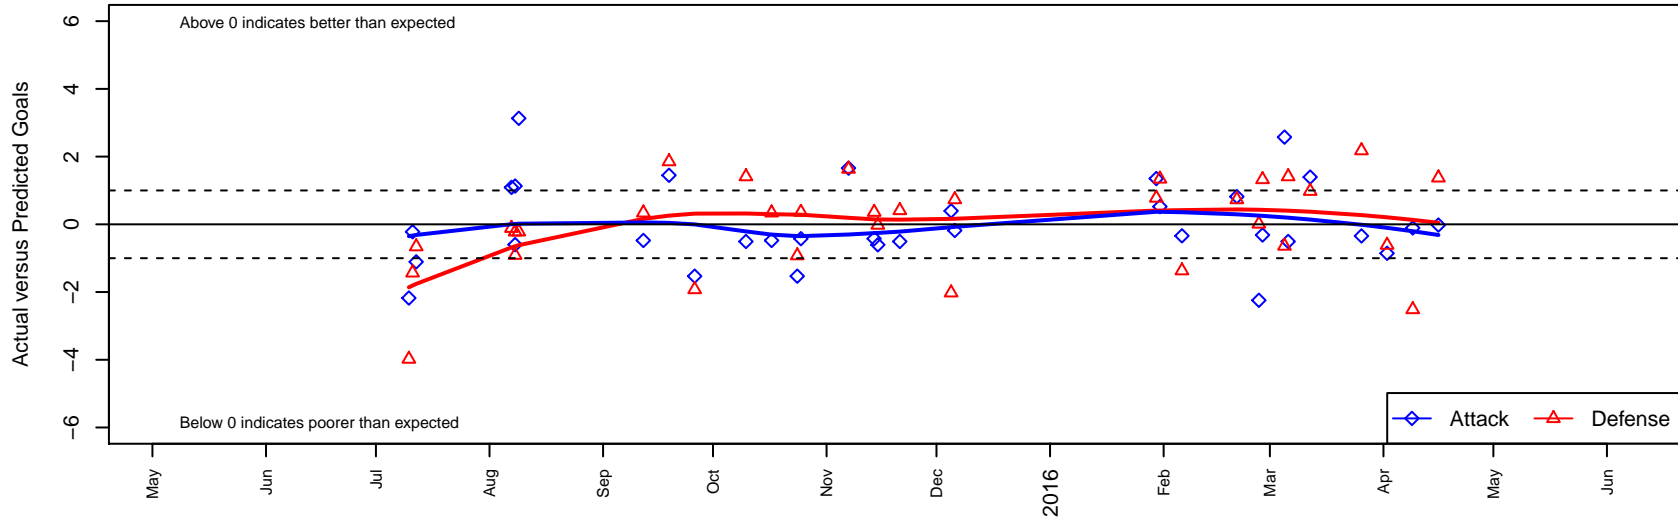

FWFC White B03

Federal Way FC
 Federal Way, WA
 B03 total strength=424
 attack=0.29 defense=0.25
 fall league = RCL B03 Div 5
 spr league = Win RCL B03 Div 5

alt names used:
 FWFC B03 White
 FWFC B03 White (B)
 FWFC B03 White (B)
 FWFC B03 White (B)

Venues played:
 2015 Seattle United Cup BU12 Silver
 2015 Blast Off BU12 B
 2015 RCL B03 Div 5
 2015 Win RCL B03 Div 5
 2015 WYS Presidents Cup B03 Division 2

FWFC White B03
 Dots are actual minus expected GF (blue circles) and GA (red triangles).
 Blue line is smoothed change in attack strength. Red is smoothed change in defense strength.

**attack and defense variance (black dot)
relative to other teams
and top 10 in region**

**attack and defense rating
relative to others at age
and all opponents in last 13 months**

Performance relative to 13 month average