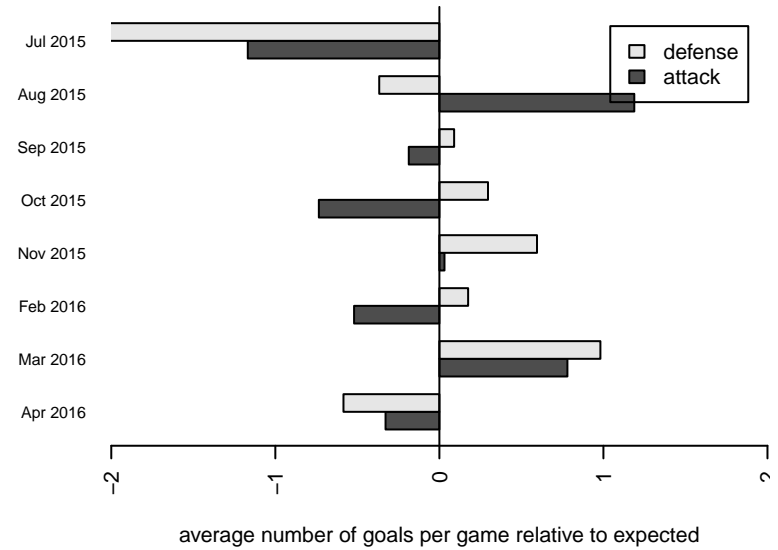

Performance relative to 13 month average