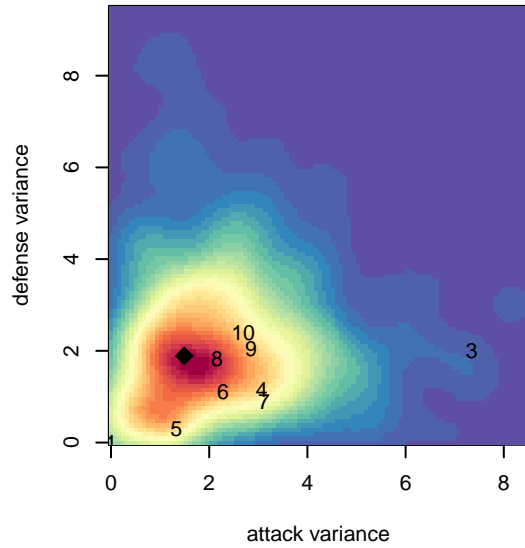

FWFC White B03

Federal Way FC
 Federal Way, WA
 B03 total strength=424
 attack=0.29 defense=0.25
 fall league = RCL B03 Div 5
 spr league = Win RCL B03 Div 5

alt names used:
 FWFC B03 White
 FWFC B03 White (B)
 FWFC B03 White (B)
 FWFC B03 White (B)

Venues played:
 2015 Seattle United Cup BU12 Silver
 2015 Blast Off BU12 B
 2015 RCL B03 Div 5
 2015 Win RCL B03 Div 5
 2015 WYS Presidents Cup B03 Division 2

FWFC White B03
 Dots are actual minus expected GF (blue circles) and GA (red triangles).
 Blue line is smoothed change in attack strength. Red is smoothed change in defense strength.

**attack and defense variance (black dot)
relative to other teams
and top 10 in region**

**attack and defense rating
relative to others at age
and all opponents in last 13 months**

Performance relative to 13 month average