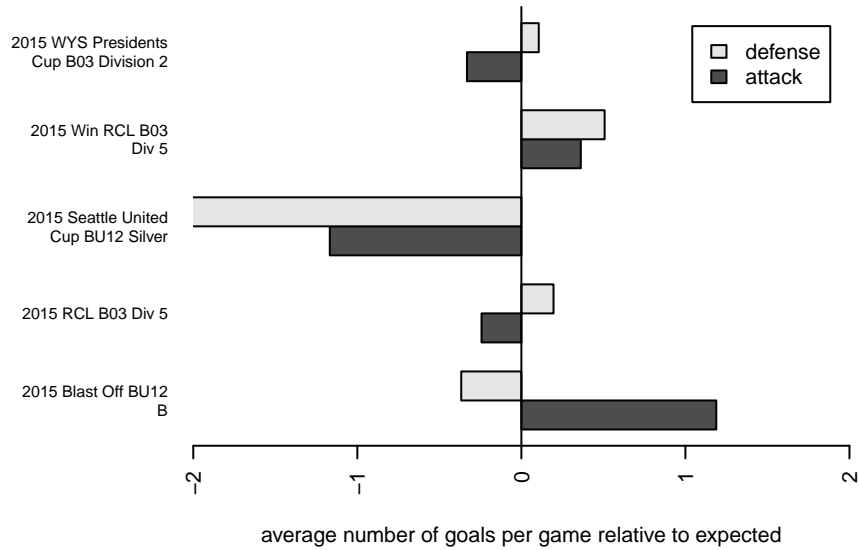

Venues played:
 2015 Seattle United Cup BU12 Silver
 2015 Blast Off BU12 B
 2015 RCL B03 Div 5
 2015 Win RCL B03 Div 5
 2015 WYS Presidents Cup B03 Division 2

FWFC White B03
 Dots are actual minus expected GF (blue circles) and GA (red triangles).
 Blue line is smoothed change in attack strength. Red is smoothed change in defense strength.

**attack and defense variance (black dot)
relative to other teams
and top 10 in region**

**attack and defense rating
relative to others at age
and all opponents in last 13 months**

Performance relative to 13 month average